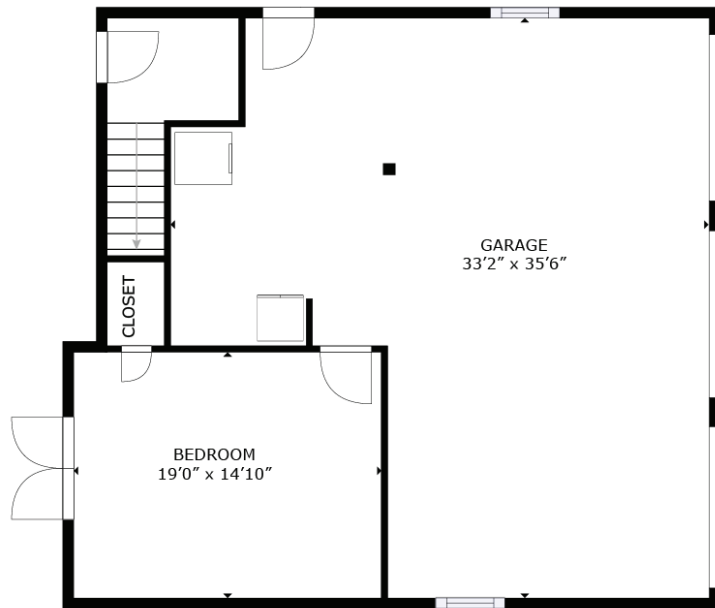

3370 Westphal Drive
First Floor

Sizes and dimensions are approximate according to Matterport; actual may vary.
Buyer to verify square footage.

3370 Westphal Drive
Second Floor

Sizes and dimensions are approximate according
to Matterport; actual may vary.
Buyer to verify square footage.

3370 Westphal Drive
Third Floor

Sizes and dimensions are approximate according to Matterport; actual may vary. Buyer to verify square footage.

3370 Westphal Drive
Garage

First Floor
Garage & Conditioned Room

Second Floor
Garage Apartment

Sizes and dimensions are approximate according
to Matterport; actual may vary.
Buyer to verify square footage.