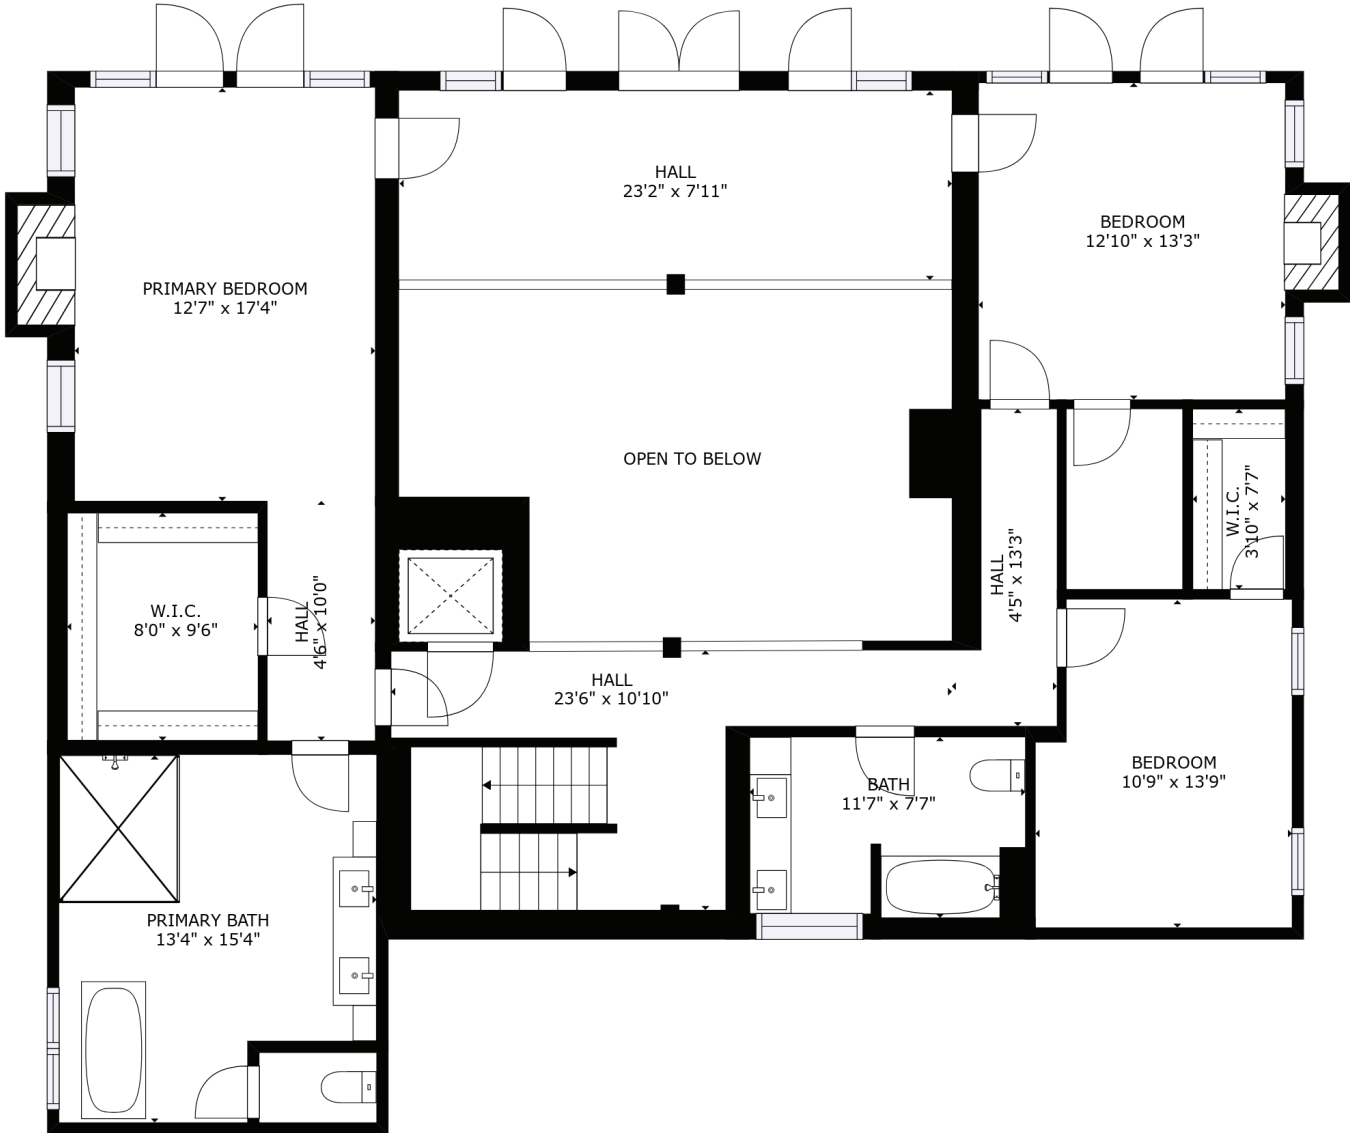

3370 Westphal Drive
First Floor

Sizes and dimensions are approximate according to Matterport; actual may vary.
Buyer to verify square footage.

3370 Westphal Drive
Second Floor

Sizes and dimensions are approximate according
to Matterport; actual may vary.
Buyer to verify square footage.

3370 Westphal Drive
Third Floor

Sizes and dimensions are approximate according to Matterport; actual may vary. Buyer to verify square footage.

3370 Westphal Drive
Garage

First Floor
Garage & Conditioned Room

Second Floor
Garage Apartment

Sizes and dimensions are approximate according
to Matterport; actual may vary.
Buyer to verify square footage.