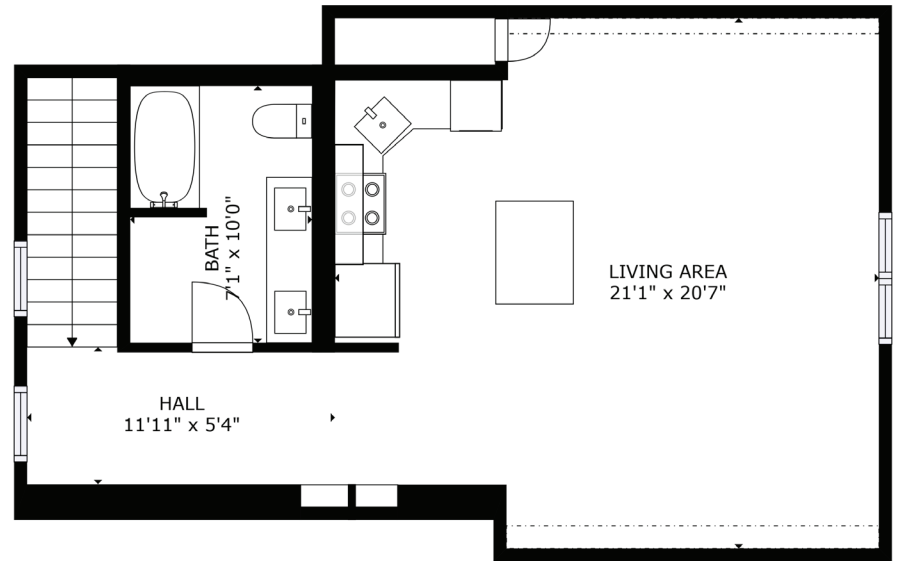

3370 Westphal Drive
First Floor

Sizes and dimensions are approximate according to Matterport; actual may vary.
Buyer to verify square footage.

3370 Westphal Drive
Second Floor

Sizes and dimensions are approximate according
to Matterport; actual may vary.
Buyer to verify square footage.

3370 Westphal Drive
Third Floor

Sizes and dimensions are approximate according to Matterport; actual may vary. Buyer to verify square footage.

3370 Westphal Drive
Garage

First Floor
Garage & Conditioned Room

Second Floor
Garage Apartment

Sizes and dimensions are approximate according
to Matterport; actual may vary.
Buyer to verify square footage.