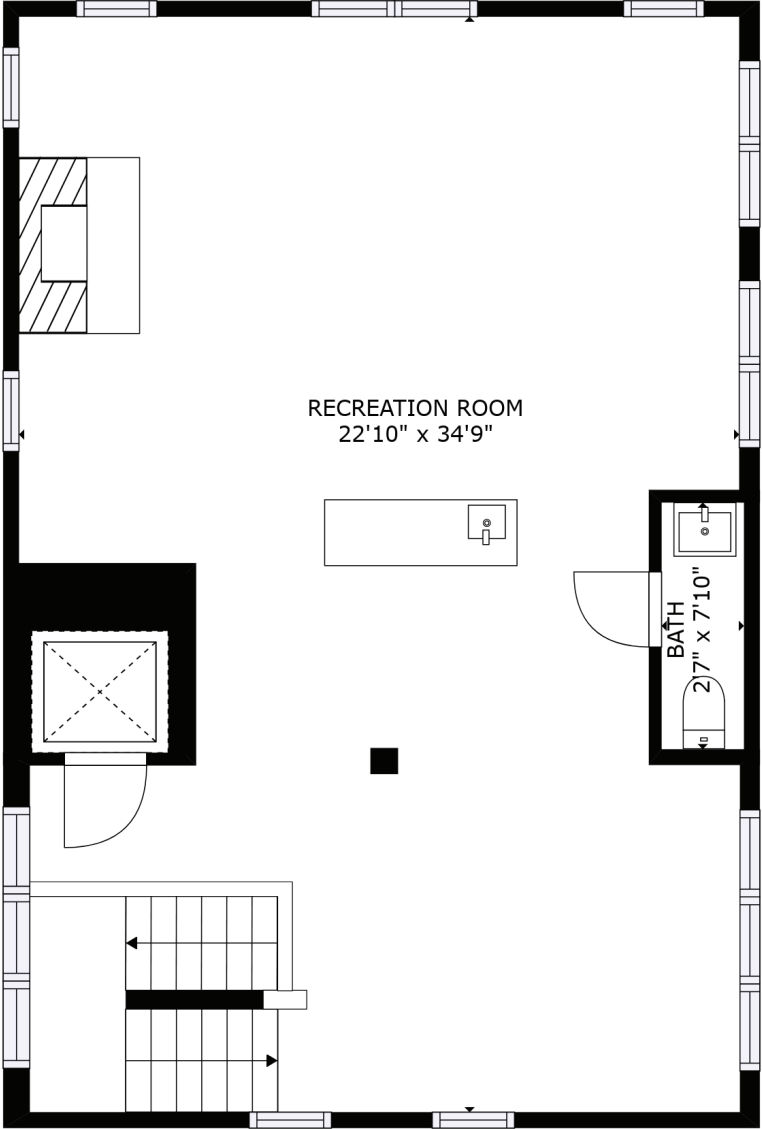

3370 Westphal Drive
First Floor

Sizes and dimensions are approximate according to Matterport; actual may vary.
Buyer to verify square footage.

3370 Westphal Drive
Second Floor

Sizes and dimensions are approximate according
to Matterport; actual may vary.
Buyer to verify square footage.

3370 Westphal Drive
Third Floor

Sizes and dimensions are approximate according to Matterport; actual may vary. Buyer to verify square footage.

3370 Westphal Drive
Garage

First Floor
Garage & Conditioned Room

Second Floor
Garage Apartment

Sizes and dimensions are approximate according
to Matterport; actual may vary.
Buyer to verify square footage.